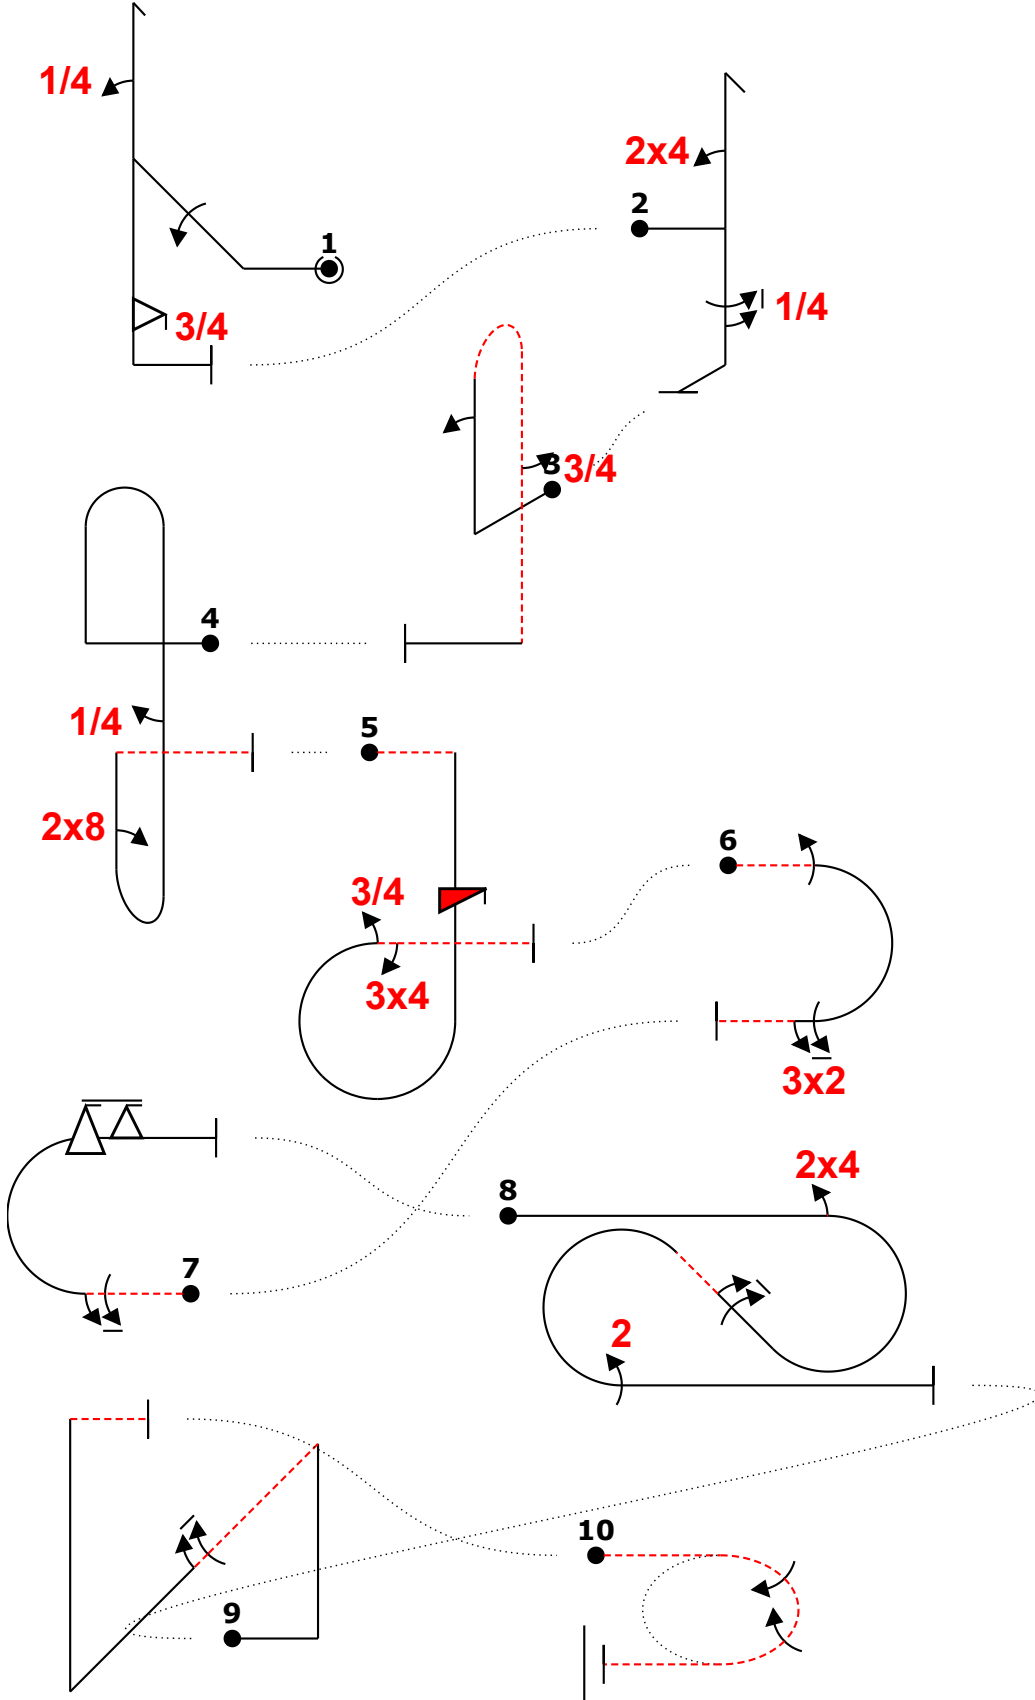

EFHF		Form A
Pilot ID	CIVA Advanced Free Known	
		Flight #

No	Symbol	Cat. No.	K	Total K	Grade	Pos	Remarks	Item	K	Grade
1		5.3.1.1 9.1.2.4 9.1.1.1 9.9.5.3	18	45	.			Pos.	30	
			10					Harm.	0	
2		5.2.1.1 9.4.1.2 9.1.5.5	17	35	.			Fig K		Total K
			9					320	350	
3		8.4.3.1 9.1.1.2 9.1.5.3	15	29	.			Penalties		
			8					Too Low		
4		8.8.1.1 9.1.5.1 9.8.1.1	18	27	.			Too High		
			2					Interruptions		
5		8.6.1.4 9.12.1.4 9.1.3.3 9.4.3.3	12	33	.			Insertions		
			7					Trg Violation		
6		7.2.2.4 9.1.3.4 9.2.3.6	7	27	.			Wing Rocks		
			8					Disqual Fig		
7		7.2.4.2 9.1.3.6 9.9.3.6	6	30	.			Other(note...)		
			10					Final Freestyle		
8		7.5.5.3 9.4.3.2 9.1.2.6 9.2.3.4	15	41	.			Duration	Min	Sec
			5							
9		1.3.11.1 9.1.4.6	20	30	.			Judges Details		
			10					Signature		
10		2.2.5.2	23	23	.			Name		
			10					Number		

Mikko Jägerholm
Pilot
Extra 330SC OH-OBC
A/C

EFHF		Form B
Pilot ID	CIVA Advanced Free Known	
		Flight #

Power			
Fig	Aresti	K	
1 A	5.3.1.1	18	45
	9.1.2.4	10	
	9.1.1.1	6	
	9.9.5.3	11	
2	5.2.1.1	17	35
	9.4.1.2	9	
	9.1.5.5	9	
3 B	8.4.3.1	15	29
	9.1.1.2	8	
	9.1.5.3	6	
4	8.8.1.1	18	27
	9.1.5.1	2	
	9.8.1.1	7	
5 C	8.6.1.4	12	33
	9.12.1.4	7	
	9.1.3.3	6	
	9.4.3.3	8	
6	7.2.2.4	7	27
	9.1.3.4	8	
	9.2.3.6	12	
7 D	7.2.4.2	6	30
	9.1.3.6	10	
	9.9.3.6	14	
8	7.5.5.3	15	41
	9.4.3.2	5	
	9.1.2.6	12	
	9.2.3.4	9	
9	1.3.11.1	20	30
	9.1.4.6	10	
10 E	2.2.5.2	23	23
Total K = 320 (max K = 320)			

ed "eA" 1dh(4). '3f (18,-7) 24h5 (-3,3) "eB" 2pb3.' (-6,0) /bb(4.'), ["8--> (2,0) "eC" -.' isirp3,34-- (6,-4) -1a32- (-23,14) "eD" -6m6f (11,4) 24iac(,6)22 (-40,13) n(,6.'). '- (19,7) "eE" -2j2-

Mikko Jägerholm
 Pilot
Extra 330SC OH-OBc
 A/C

EFHF		Form C
Pilot ID	CIVA Advanced Free Known	Flight #

ed "eA" 1dh(4). '3f (18,-7) 24h5 (-3,3) "eB" 2pb3.' (-6,0) /bb(,4.'), ["8--^> (2,0) "eC" -.' 'isirp3,34-- (6,-4) -1a32- (-23 ,14) "eD" -6m6f (11,4) 24iac(,6)22 (-40,13) n(,6.'). '- (19,7) "eE" -2j2-