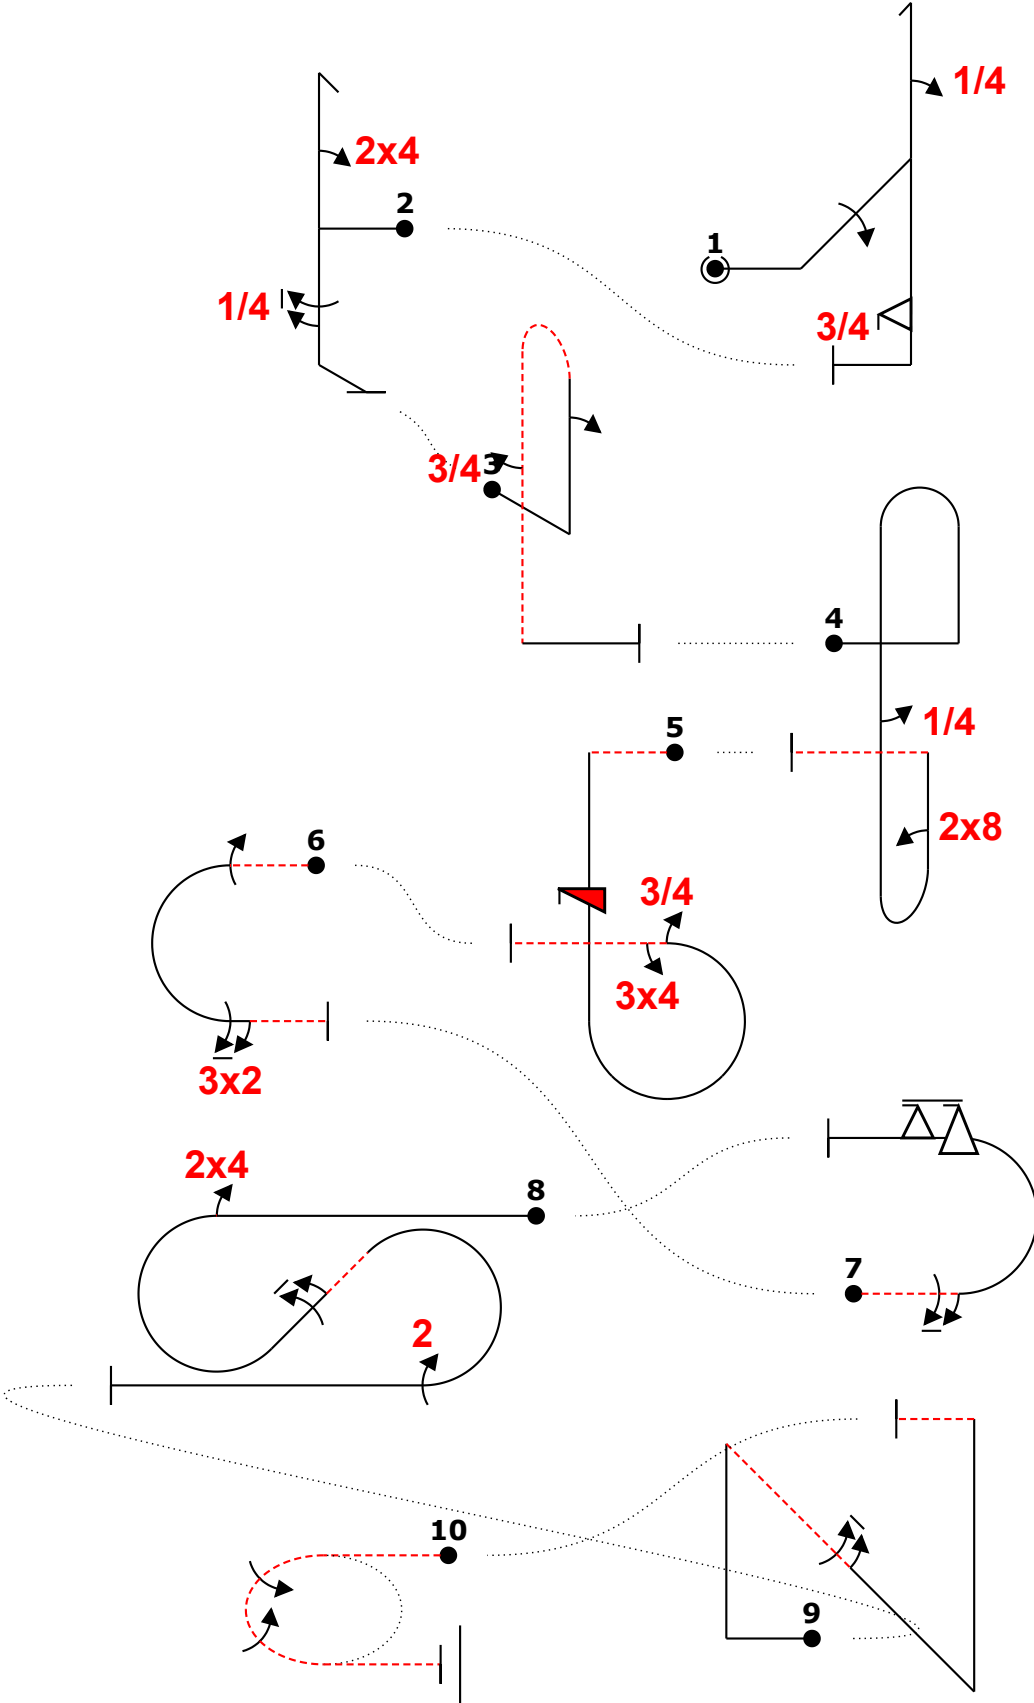

EFHF		Form A
Pilot ID	CIVA Advanced Free Known	
		Flight #

No	Symbol	Cat. No.	K	Total K	Grade	Pos	Remarks	Item	K	Grade
1		5.3.1.1 9.1.2.4 9.1.1.1 9.9.5.3	18	45	.			Pos.	30	
			10					Harm.	0	
2		5.2.1.1 9.4.1.2 9.1.5.5	17	35	.			Fig K		Total K
			9					320	350	
3		8.4.3.1 9.1.1.2 9.1.5.3	15	29	.			Penalties		
			8					Too Low		
4		8.8.1.1 9.1.5.1 9.8.1.1	18	27	.			Too High		
			2					Interruptions		
5		8.6.1.4 9.12.1.4 9.1.3.3 9.4.3.3	12	33	.			Insertions		
			7					Trg Violation		
6		7.2.2.4 9.1.3.4 9.2.3.6	7	27	.			Wing Rocks		
			8					Disqual Fig		
7		7.2.4.2 9.1.3.6 9.9.3.6	6	30	.			Other(note...)		
			10					Final Freestyle		
8		7.5.5.3 9.4.3.2 9.1.2.6 9.2.3.4	15	41	.			Duration	Min	Sec
			5							
9		1.3.11.1 9.1.4.6	20	30	.			Judges Details		
			10					Signature		
10		2.2.5.2	23	23	.			Name		
			10					Number		

Mikko Jägerholm
Pilot
Extra 330SC OH-OBC
A/C

EFHF		Form B
Pilot ID	CIVA Advanced Free Known	
		Flight #

Power			
Fig	Aresti	K	
1 A	5.3.1.1	18	45
	9.1.2.4	10	
	9.1.1.1	6	
	9.9.5.3	11	
2	5.2.1.1	17	35
	9.4.1.2	9	
	9.1.5.5	9	
3 B	8.4.3.1	15	29
	9.1.1.2	8	
	9.1.5.3	6	
4	8.8.1.1	18	27
	9.1.5.1	2	
	9.8.1.1	7	
5 C	8.6.1.4	12	33
	9.12.1.4	7	
	9.1.3.3	6	
	9.4.3.3	8	
6	7.2.2.4	7	27
	9.1.3.4	8	
	9.2.3.6	12	
7 D	7.2.4.2	6	30
	9.1.3.6	10	
	9.9.3.6	14	
8	7.5.5.3	15	41
	9.4.3.2	5	
	9.1.2.6	12	
	9.2.3.4	9	
9	1.3.11.1	20	30
	9.1.4.6	10	
10 E	2.2.5.2	23	23
Total K = 320 (max K = 320)			

ed "eA" 1dh(4). '3f (18,-7) 24h5 (-3,3) "eB" 2pb3.' (-6,0) /bb(4.'), ["8--> (2,0) "eC" -.' isirp3,34-- (6,-4) -1a32- (-23,14) "eD" -6m6f (11,4) 24iac(,6)22 (-40,13) n(,6.'). '- (19,7) "eE" -2j2-

Mikko Jägerholm
 Pilot
Extra 330SC OH-OBc
 A/C

EFHF		Form C
Pilot ID	CIVA Advanced Free Known	Flight #

ed "eA" 1dh(4). '3f (18,-7) 24h5 (-3,3) "eB" 2pb3.' (-6,0) /bb(,4.'), ["8--^> (2,0) "eC" -.' 'isirp3,34-- (6,-4) -1a32- (-23 ,14) "eD" -6m6f (11,4) 24iac(,6)22 (-40,13) n(,6.'). '- (19,7) "eE" -2j2-